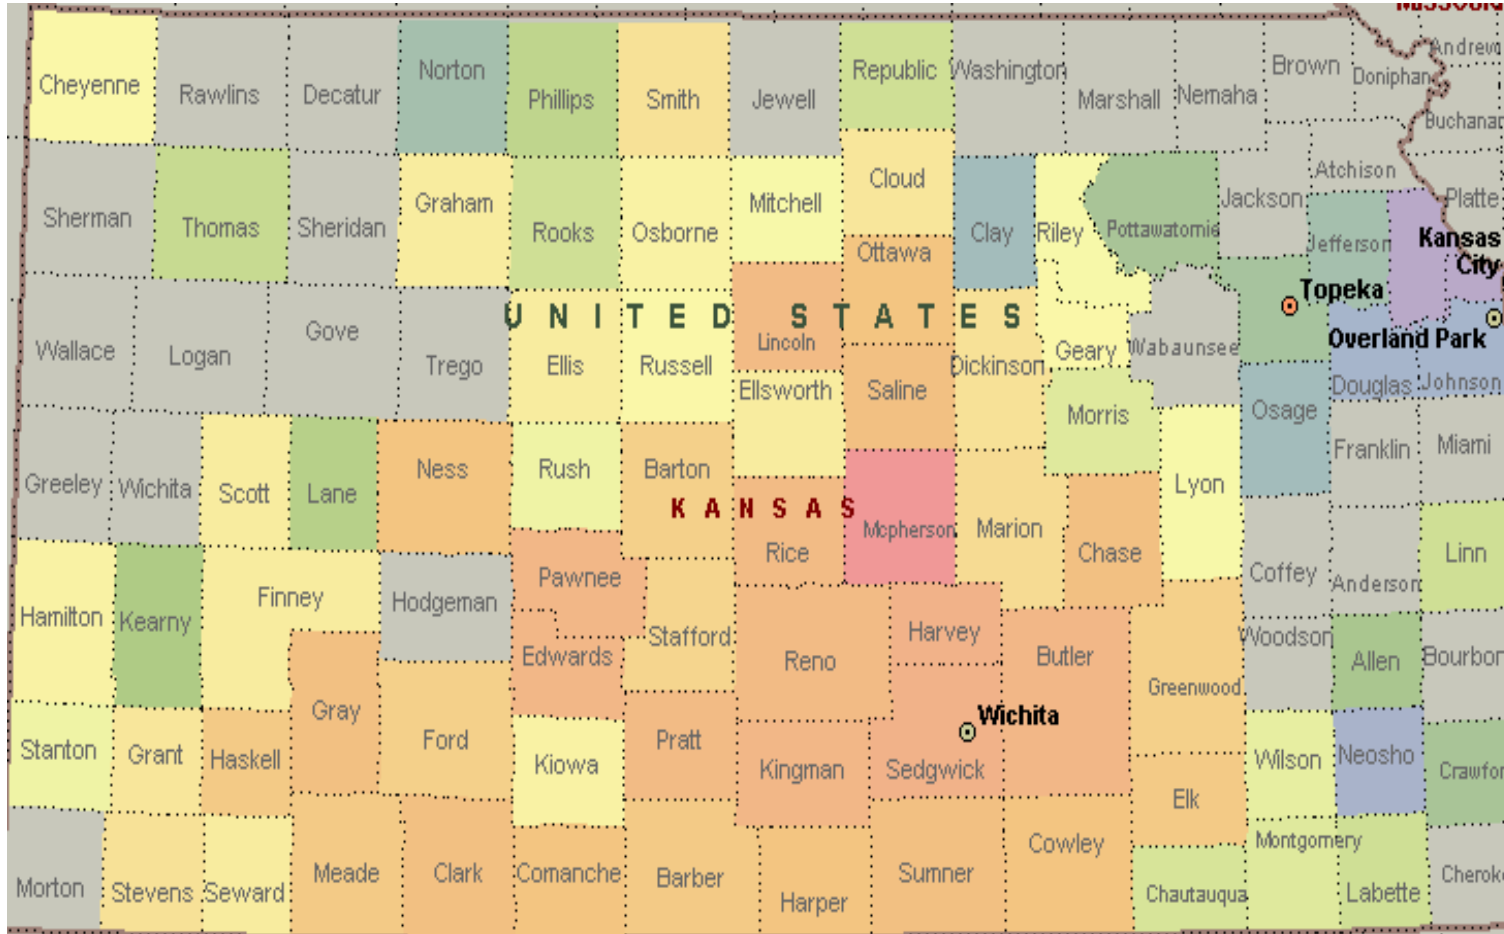

**REAP  
KAAP Fiscal Year 2007 Report**

Estimated Annual Use Per Capita: Top 25 Counties	
McPherson	1,225
Sedgwick	507
Harvey	472
Edwards	440
Butler	401
Pawnee	398
Kingman	398
Pratt	391
Lincoln	373
Reno	359
Rice	352
Chase	320
Sumner	317
Clark	310
Gray	306
Saline	306
Harper	278
Cowley	268
Ness	268
Comanche	253
Ottawa	253
Haskell	243
Elk	239
Meade	229
Barber	229

**Average Daily Use Per Capita of Mid-Continent Airport, by County**